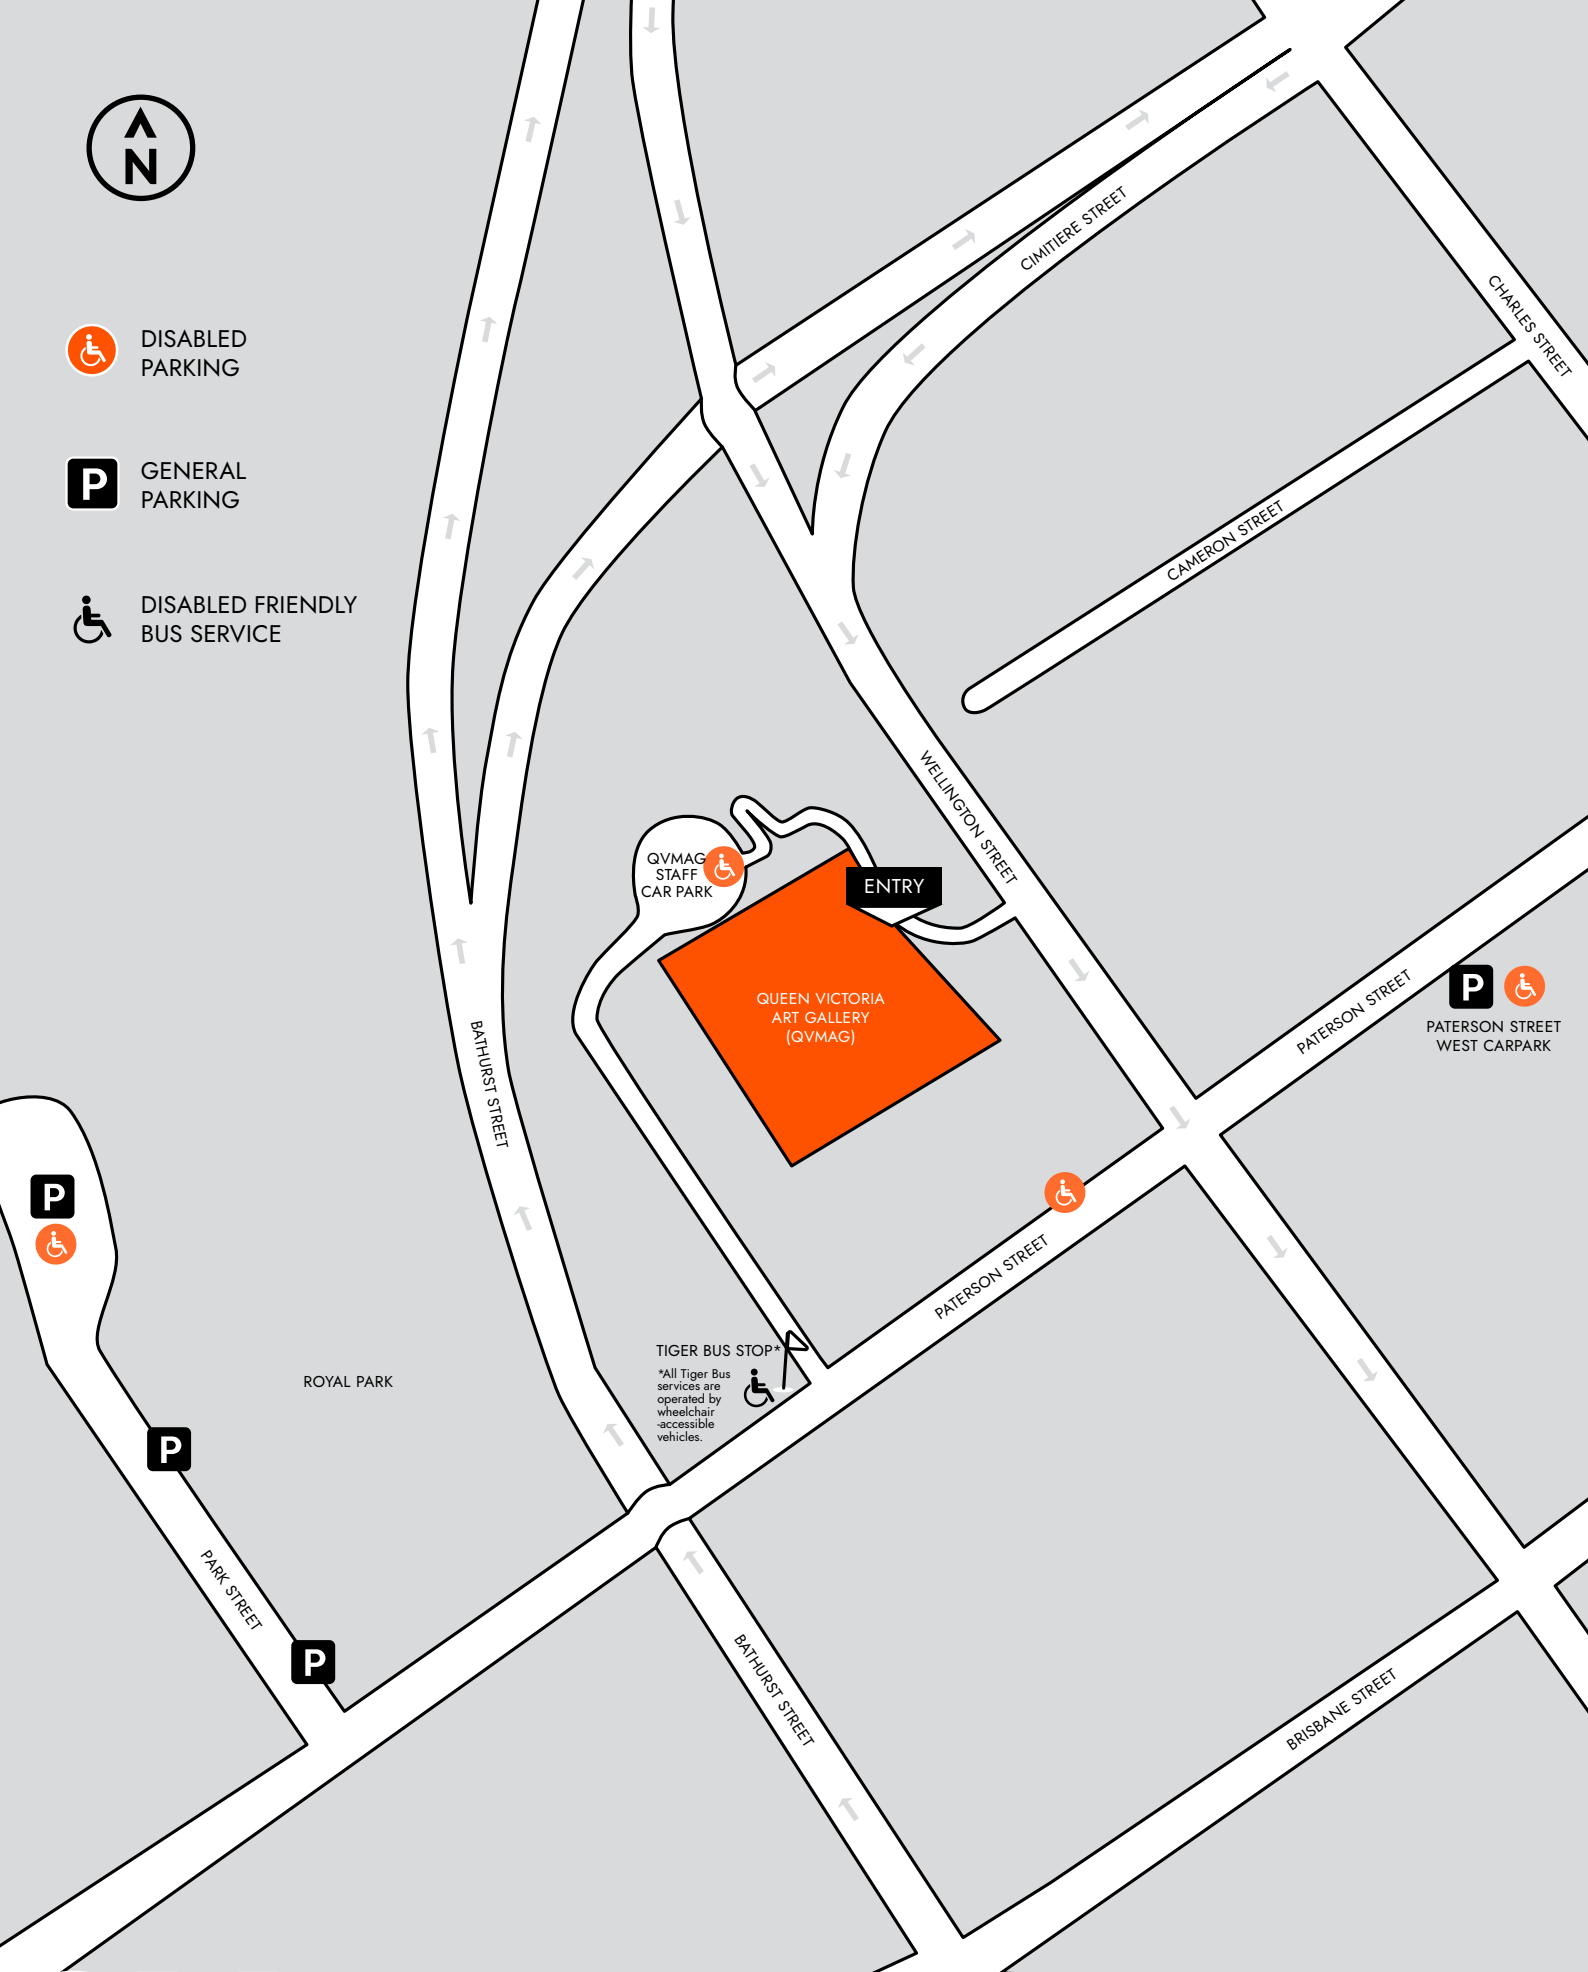

 DISABLED PARKING

 GENERAL PARKING

 DISABLED FRIENDLY BUS SERVICE

QVMAG
STAFF
CAR PARK

ENTRY

QUEEN VICTORIA
ART GALLERY
(QVMAG)

 
PATERSON STREET
WEST CARPARK

TIGER BUS STOP*

*All Tiger Bus services are operated by wheelchair-accessible vehicles.

QVMAG > ART GALLERY

2 Wellington Street, Launceston
www.qvmag.fas.gov.au
FREE ENTRY | OPEN DAILY